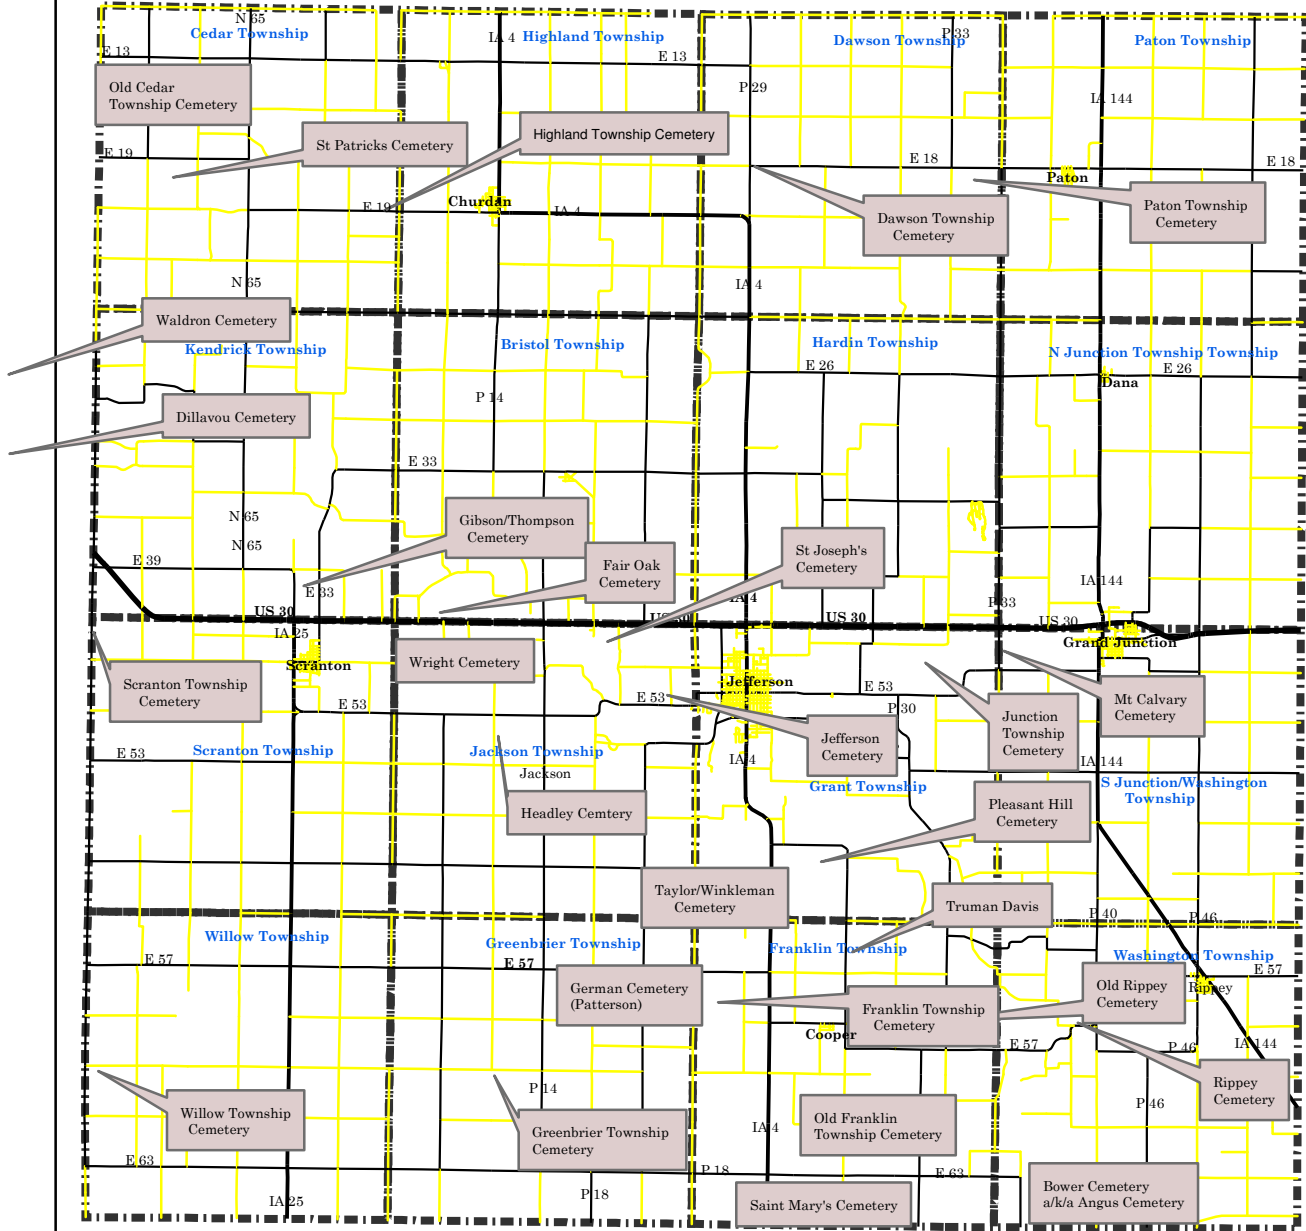

Cemeteries

Greene County

Iowa

Legend

- Cemeteries
- Greene_Roads**
 - Primary Roads
- US & State Roads**
 - US 30
 - State of IA Roads
 - County Paved Roads
 - Secondary Roads
- Township Boundaries

Greene County GIS does not guarantee this map to be free from error or inaccuracies and disclaims any responsibility or liability for interpretation from this map or decisions based thereon.