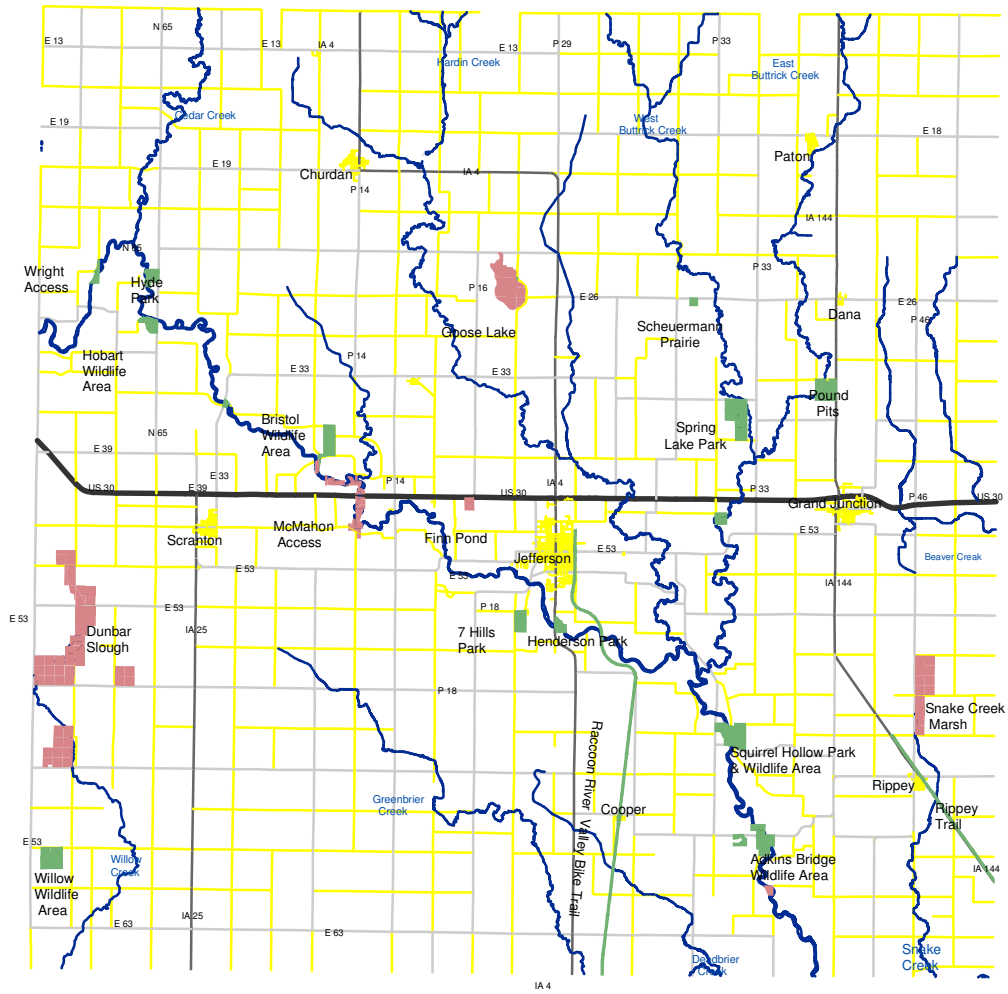

Greene County Conservation & Recreational Areas

Legend	
■	Greene County Conservation Lands
■	State of Iowa Lands
—	Creeks and Rivers
—	Greene Roads
—	Primary Roads
—	US & State
—	US 30
—	State of IA Roads
—	County Paved Roads
—	Secondary Roads