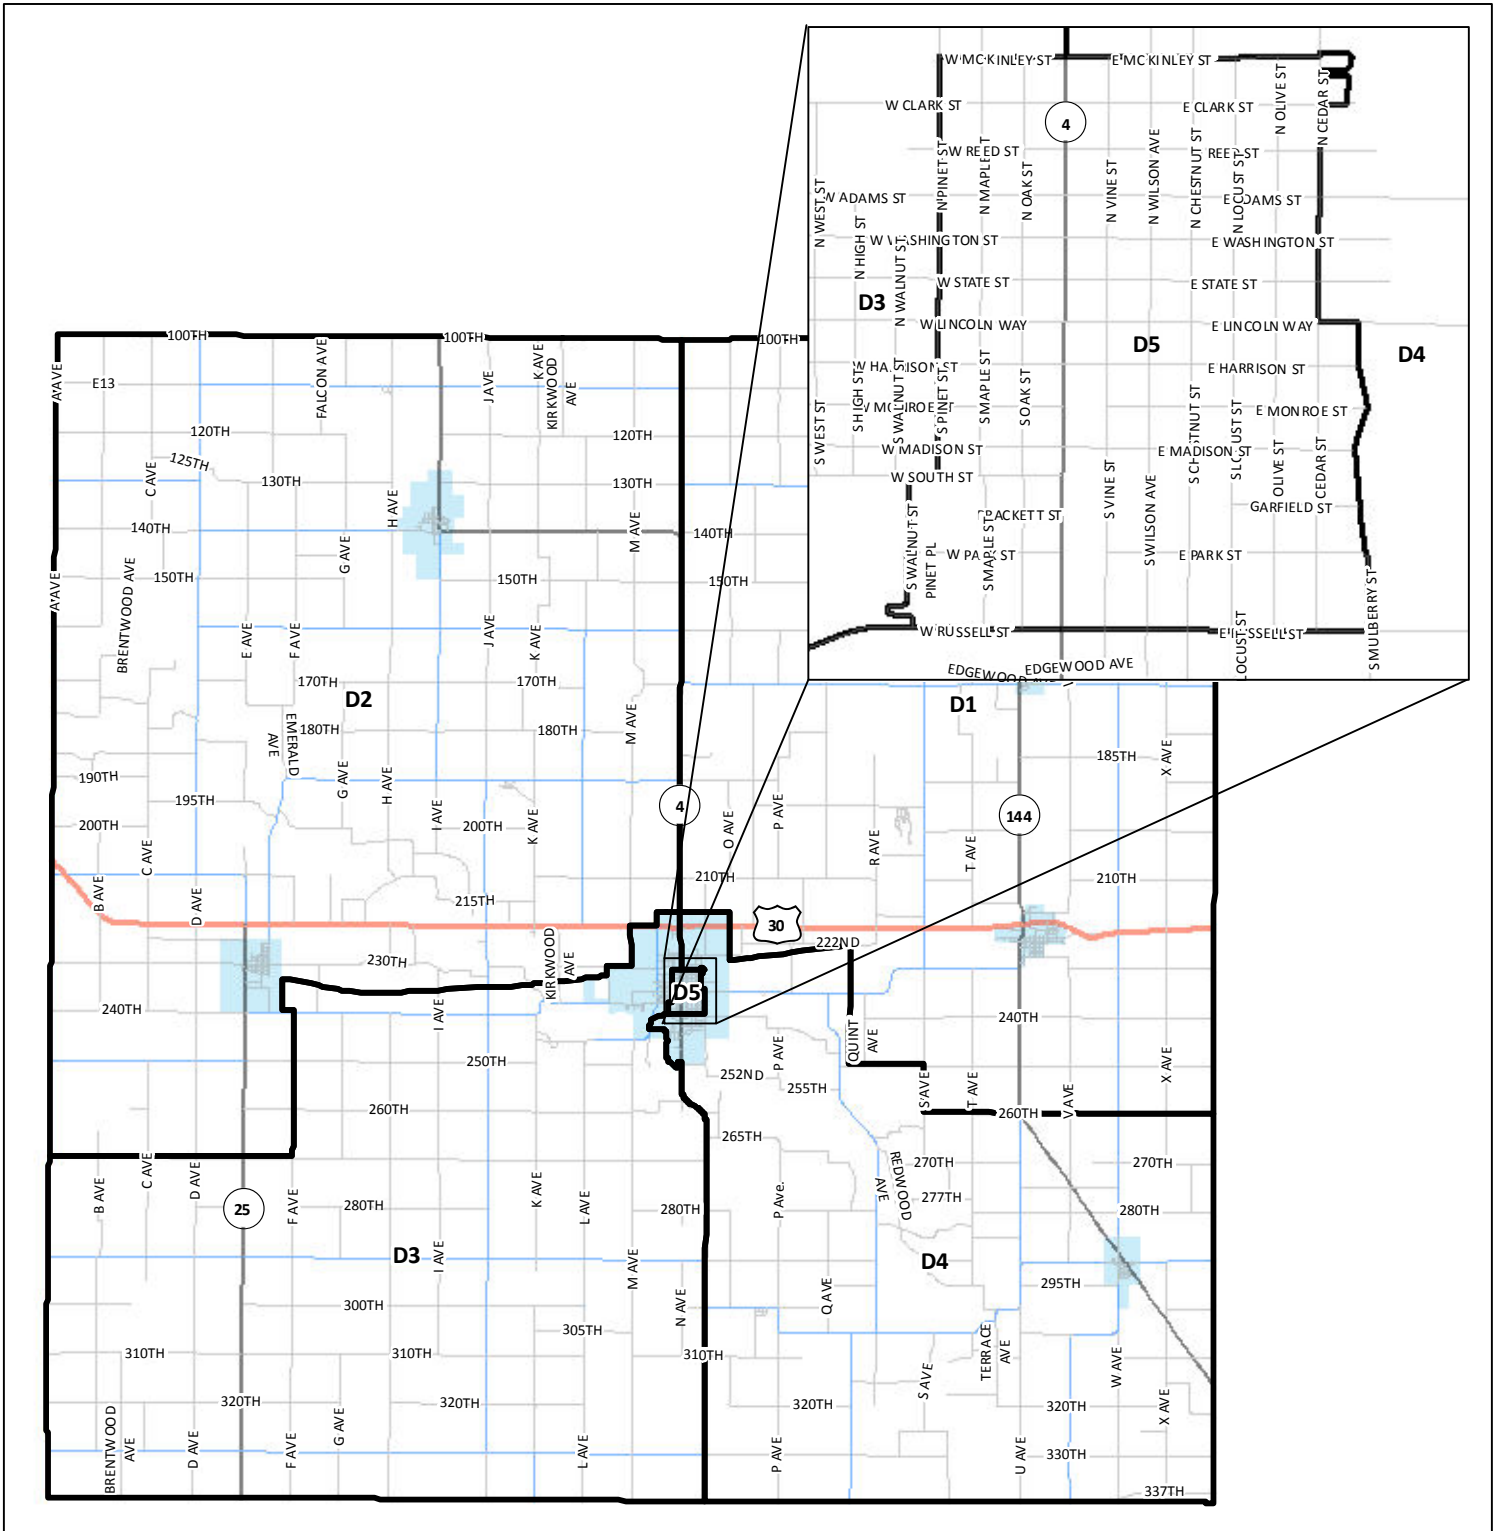

SUPERVISOR DISTRICT MAP

Greene County

The information shown herewith has been compiled from recorded deeds, plats, tax maps, surveys and other public records. It does not replace a legal survey or recorded map and is not intended to be used as one. Due to printing constraints, only limited owner information is shown for properties over 8 acres in size.

Legend

-  School District
-  US Highway
-  State Highway
-  County Road
-  Local Road
-  Corporate Limit

0 0.5 1 2 3 4 Miles
